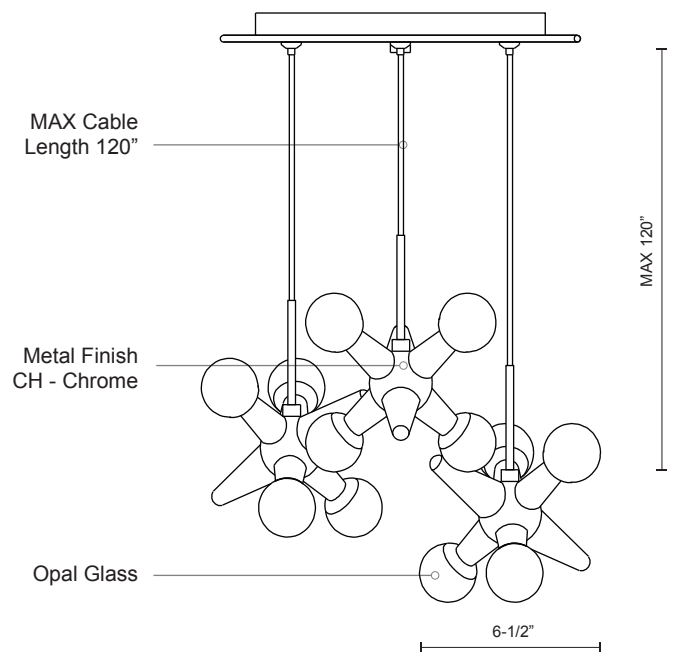

MP51003-CH

SPECIFICATION SHEET

PROJECT		
DATE		TYPE

Sophisticated LED technology meets modern pendants with unique design

- Jacks design with white opal glass
- Chrome metal details
- Canopy Included
- Dimmable with ELV dimmer (Not included)
- 120V

Color Temp 3000K
 CRI (Ra) >80
 Dimming 100% - 10%
 Rated Life 50,000 hours

Voltage	Watt	LED Lumens	Delivered Lumens	Finish(es)
120V	30W	3 x 800	1260*	CH - Chrome

*Subject to testing confirmation