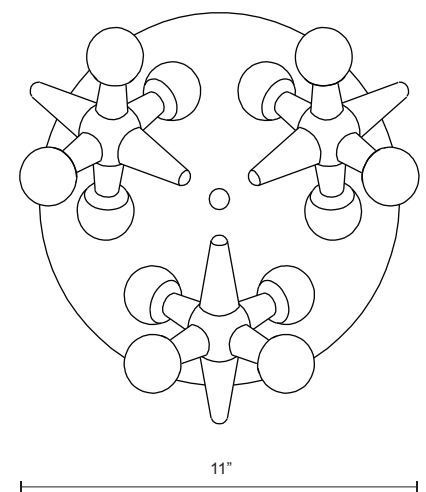

MP51003-CH

SPECIFICATION SHEET

PROJECT		
DATE		TYPE

Sophisticated LED technology meets modern pendants with unique design

- Jacks design with white opal glass
- Chrome metal details
- Canopy Included
- Dimmable with ELV dimmer (Not included)
- 120V

Color Temp 3000K
 CRI (Ra) >80
 Dimming 100% - 10%
 Rated Life 50,000 hours

Voltage	Watt	LED Lumens	Delivered Lumens	Finish(es)
120V	30W	3 x 800	1260*	CH - Chrome

*Subject to testing confirmation